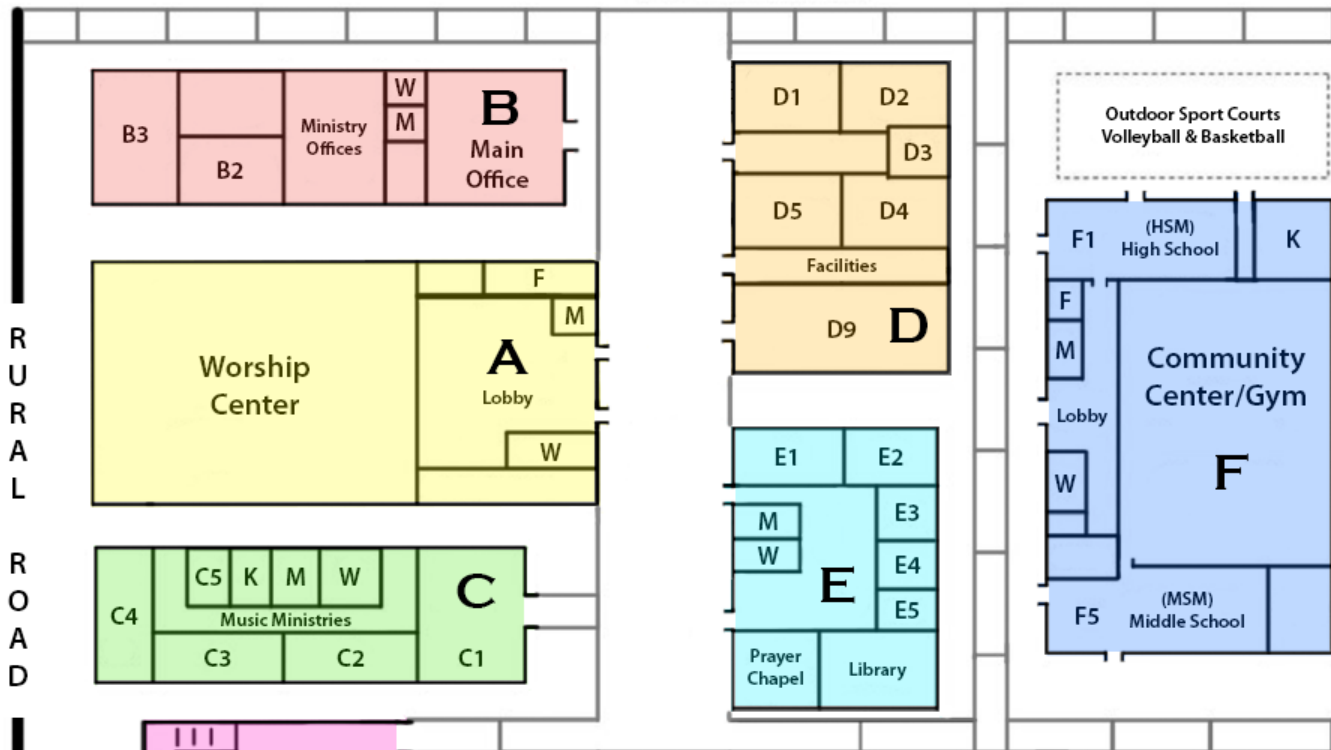

Arizona
COMMUNITY
CHURCH

9325 SOUTH RURAL ROAD • TEMPE, AZ 85284
(480) 491-2210 • WWW.AZCC.ORG

Campus Map

NORTH PARKING LOT

R
U
R
A
L

R
O
A
D

EAST
PARKING
LOT

SOUTH
PARKING
LOT

Key:

- W = Women's Restroom
- M = Men's Restroom
- F = Family Restroom
- K = Kitchen
- = Elevator
- = Stairs

KNOX ROAD